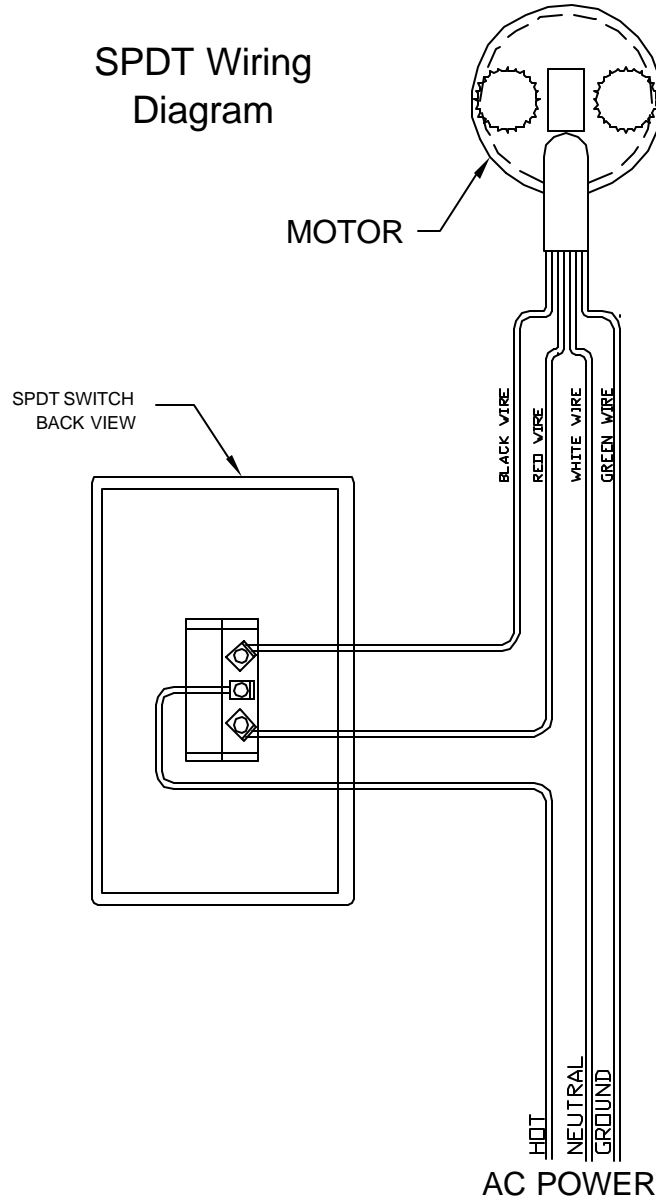

SPDT Wiring Diagram

<p>CONFIDENTIAL</p> <p>All information disclosed in this document is proprietary to BTX Window Automation. Holder agrees to maintain it in confidence and must not replicate or reveal this information in any manner.</p>	Project SWITCHES		<p>BTX Window Automation</p> <p>10200 Alder Creek Dallas, Texas 75224 (214) 343-9990 (214) 343-3444 FAX</p>	
	Dim INCHES		<p>BTX™</p>	
	Tolerances			
	<p>XX ± .015 XXX ± .005 ANG ± .5°</p>		Title SPDT WIRING DIAGRAM	
By: G. BENNETT		Date: 19-FEB-01	Scale: NTS	Sheet 1 of 1
			Size A	Mat: _____
			Dwg No: SPDT wiring	Rev