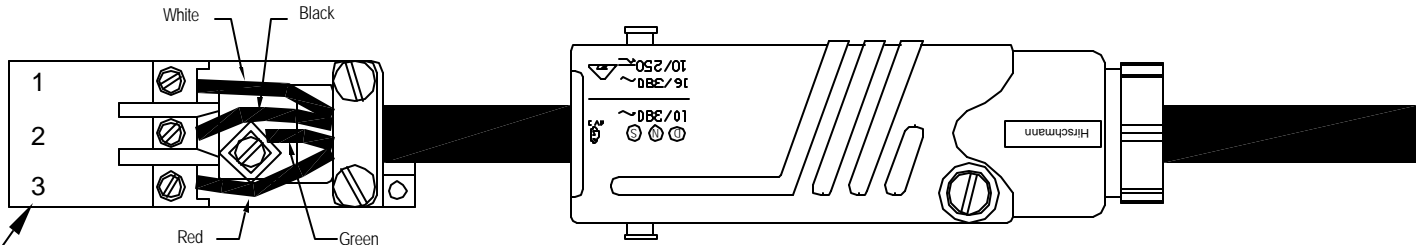

Male Plug

NOTE: Numbers on front end of plug.

Female Plug

NOTE: Numbers on front end of plug.

<p>CONFIDENTIAL</p> <p>All information disclosed in this document is proprietary to BTX Window Automation. Holder agrees to maintain it in confidence and must not replicate or reveal this information in any manner.</p>	Project Hirschmann		 <p>BTX™</p>		<p>BTX Window Automation 10800 Alder Creek Dallas, Texas 75224 (214) 343-9890 (214) 343-3444 FAX</p>	
	Dim N/A					
	Tolerances		Title Hirschmann Plug Wiring Detail		Rev A	
	<p>XX ± .015 XXX ± .005 ANG ± .5°</p>		Size N/A	Dwg No. hirschmann	Sheet 1 of 1	
By: R. Kehler		Date: 8/23/2000	Scale: 1:1			