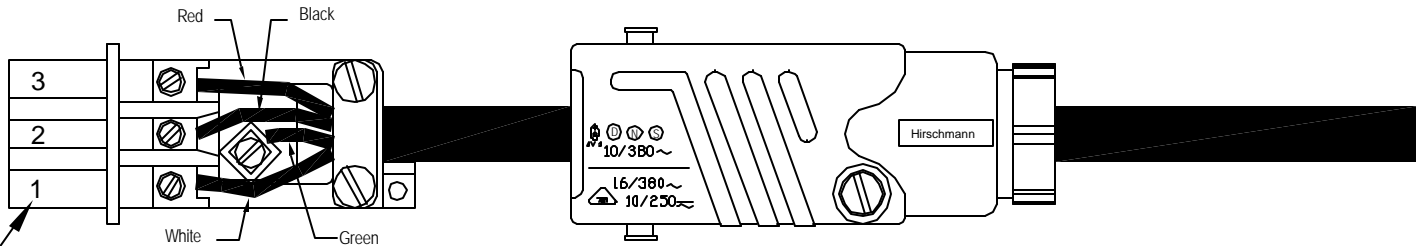

Male Plug

NOTE: Numbers on front end of plug.

Female Plug

NOTE: Numbers on front end of plug.

<p>CONFIDENTIAL</p> <p>All information disclosed in this document is proprietary to BTX Window Automation. Holder agrees to maintain it in confidence and must not replicate or reveal this information in any manner.</p>	Project Hirschmann		 <p>BTX™</p>		<p>BTX Window Automation 10800 Alder Creek Dallas, Texas 75224 (214) 343-9890 (214) 343-3444 FAX</p>	
	Dim N/A					
	Tolerances		Title Hirschmann Plug Wiring Detail		Rev A	
	<p>XX ± .015 XXX ± .005 ANG ± .5°</p>		Size N/A	Dwg No. hirschmann	Sheet 1 of 1	
By: R. Kehler		Date: 8/23/2000	Scale: 1:1			