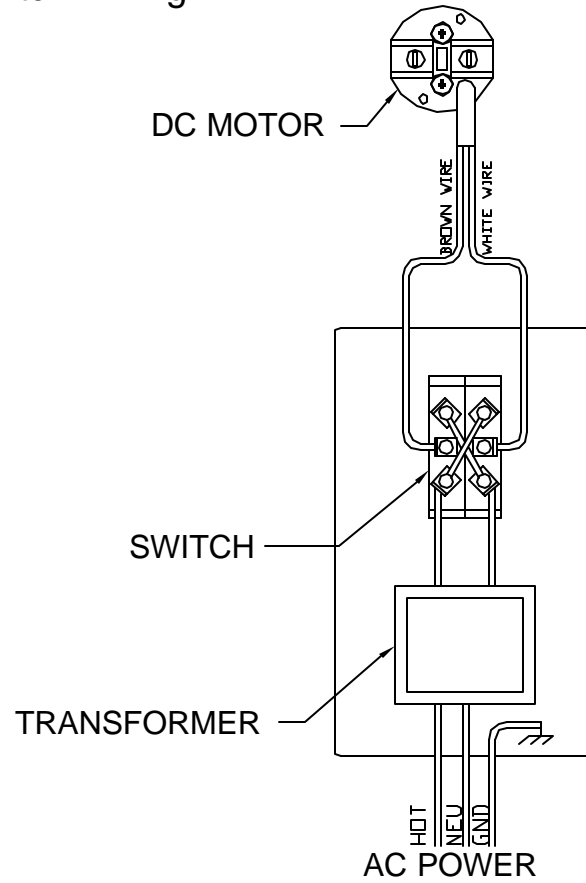

DC Transformer Switch Wiring

<p>CONFIDENTIAL</p> <p>All information disclosed in this document is proprietary to BTX Window Automation. Holder agrees to maintain it in confidence and must not replicate or reveal this information in any manner.</p>	Project SWITCHES		 <p>BTXTM</p>		<p>BTX Window Automation 10880 Alder Creek Dallas, Texas 75224 (214) 343-9890 (214) 343-3444 FAX</p>	
	Dim INCHES				Title DC TRANSFORMER SWITCH WIRING DIAGRAM	
	Tolerances		Size A	Matl:	Dwg No: DC Trans Switch	Rev
	<p>XX ± .015 XXX ± .005 ANG ± .5°</p>		By: G. BENNETT	Date: 20-FEB-00	Scale: NTS	Sheet 1 of 1