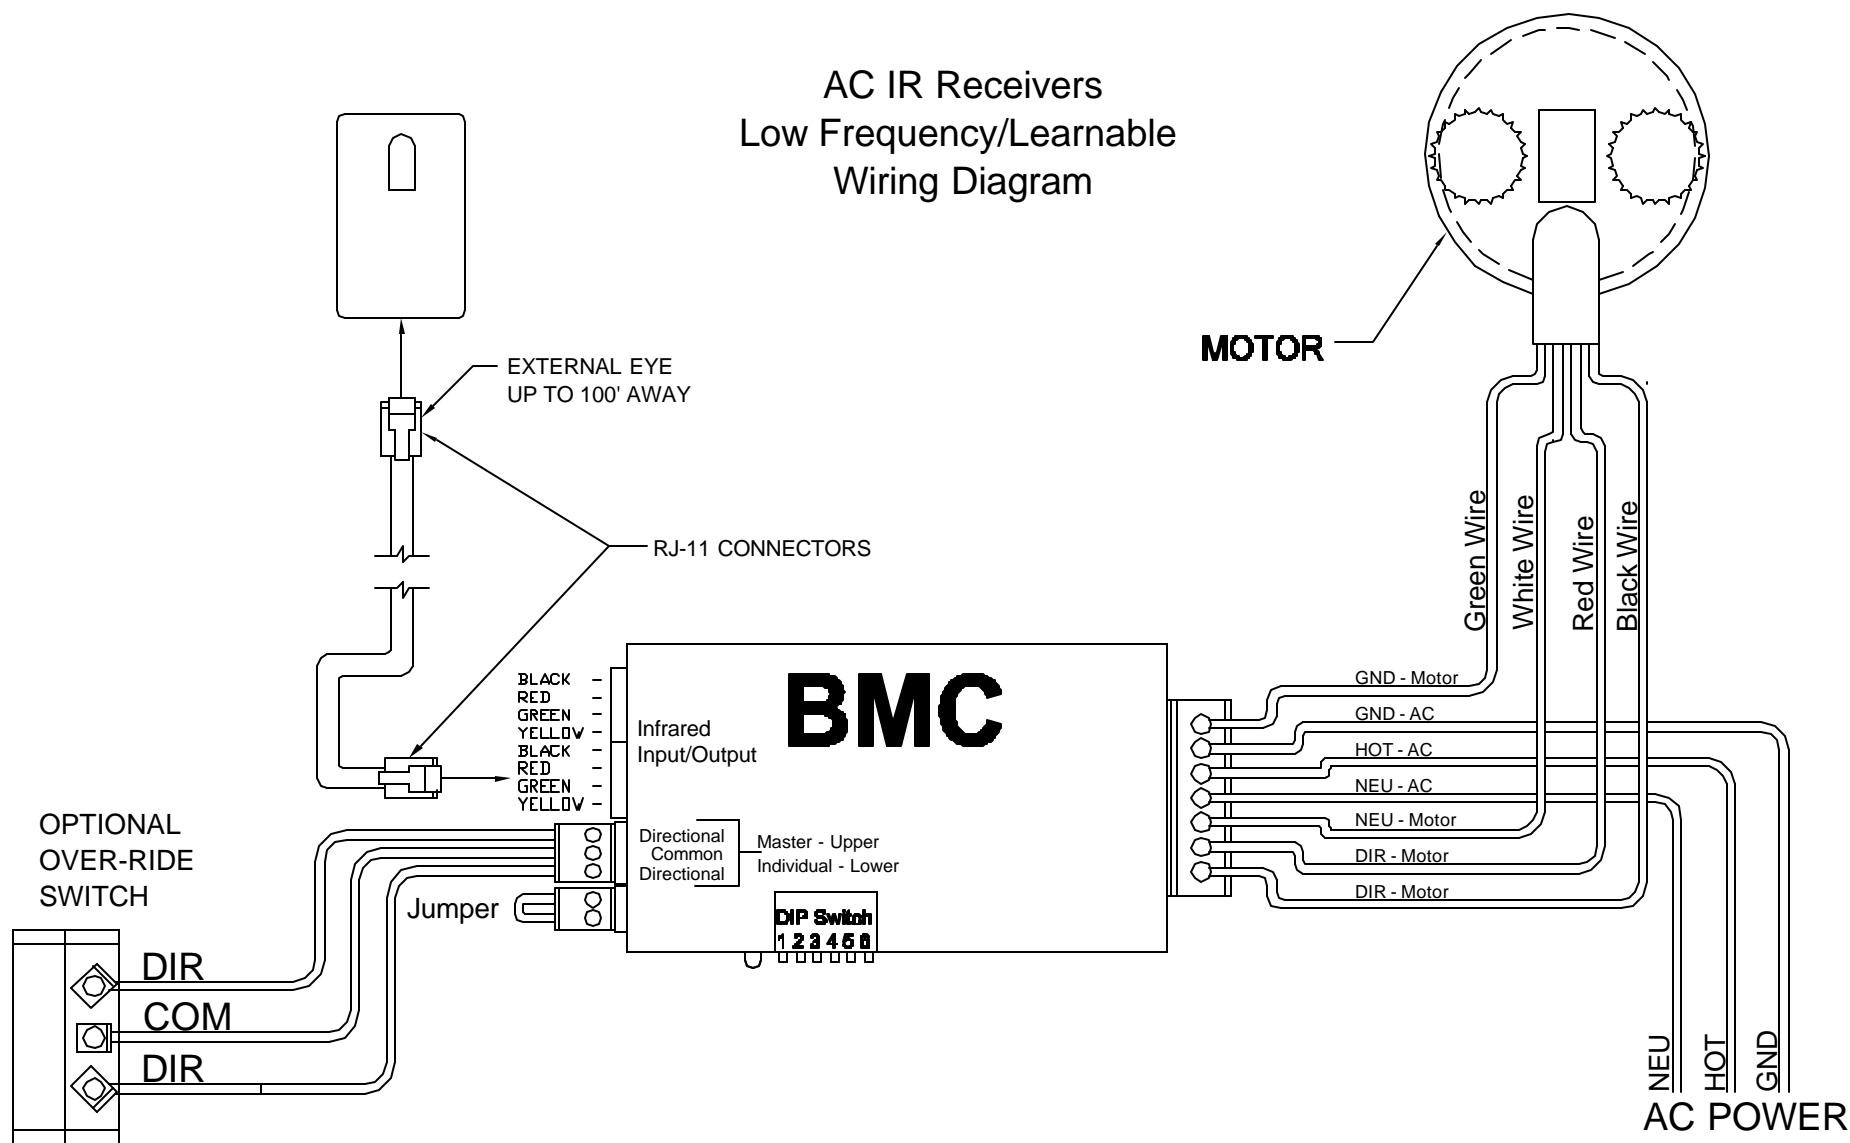

AC IR Receivers Low Frequency/Learnable Wiring Diagram

(Low Voltage)
Also To Two Momentary
Dry Contacts

<p style="text-align: center;">CONFIDENTIAL</p> <p style="font-size: small;">All information disclosed in this document is proprietary to BTX Window Automation. Holder agrees to maintain it in confidence and must not reprints or reveal this information in any manner.</p>	Project	SWITCHES			BTX Window Automation 10000 Alder Circle Dallas, Texas 75220 (214) 343-1010 (214) 343-2444 FAX
	Dim	INCHES			
	Tolerances		Title AC IR RECEIVERS LOW FREQ/LEARNABLE WIRING DIAGRAM		
	.XX ± .015 .XXX ± .005 ANG ± .5°	Size	Matl:	Dwg No:	Rev
By: G. BENNETT	Date: E0-FEB-00	Scale: NTS	Sheet 1 of 1		