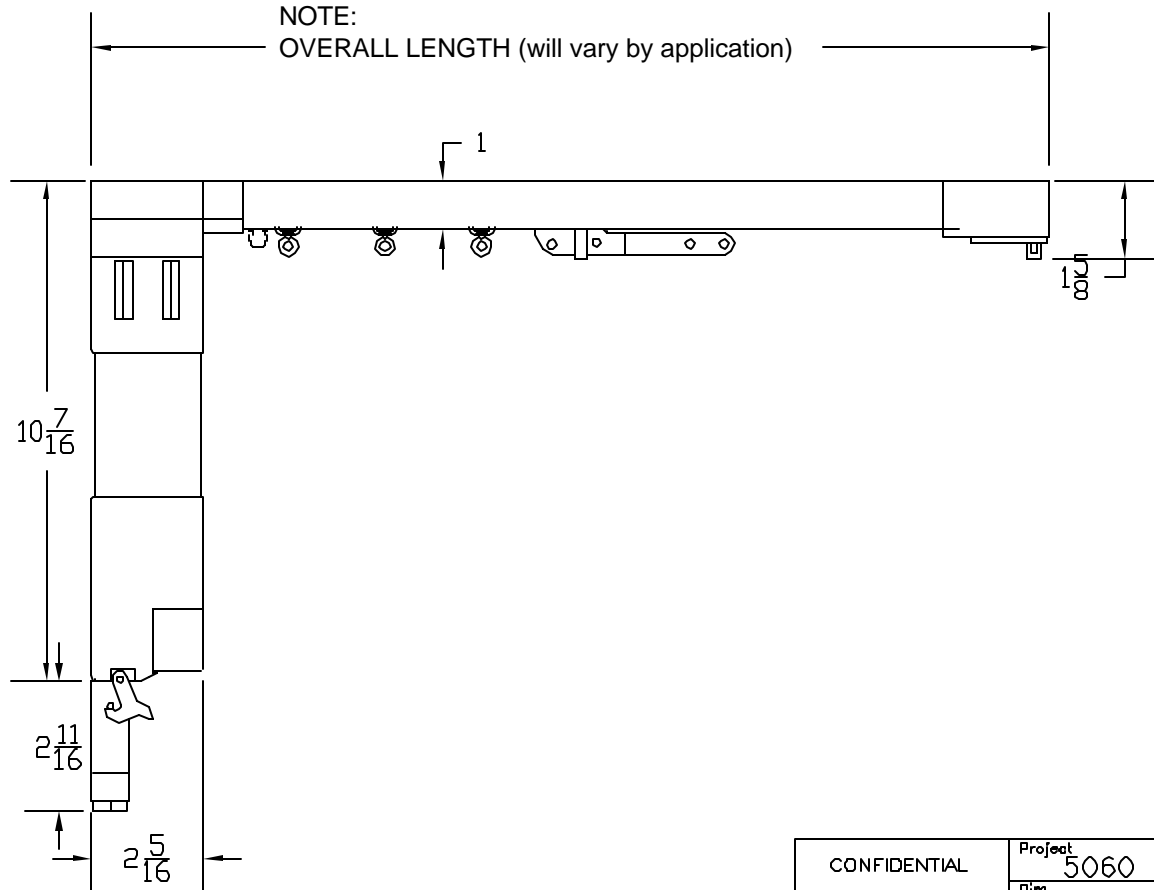

NOTE:
OVERALL LENGTH (will vary by application)

<p>CONFIDENTIAL</p> <p>All information disclosed in this document is proprietary to BTX Window Automation. Holder agrees to maintain it in confidence and must not replicate or reveal this information in any manner.</p>	Project	5060		<p>BTX Window Automation</p> <p>4880 Alder Creek</p> <p>Dallas, Texas 75228</p> <p>214-343-8819</p> <p>214-343-8444 FAX</p>
	Dim	INCHES		
	Tolerances	<p>XX ± .015</p> <p>XXX ± .005</p> <p>ANG ± .5°</p>		<p>BTX™</p> <p>Title 5060 DRAPERY SYSTEM (45W)</p>
	By: G. BENNETT	Date: 08-MAR-00	Scale: NTS	
	Size	Mat:	Dwg No:	Rev
	A		220mtrasy4500	