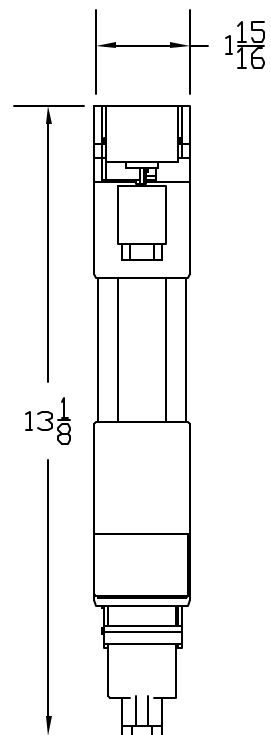

NOTE:
OVERALL LENGTH (will vary by application)

<p>CONFIDENTIAL</p> <p>All information disclosed in this document is proprietary to BTX Window Automation. Holder agrees to maintain it in confidence and must not replicate or reveal this information in any manner.</p>	Project	5060		<p>BTX Window Automation</p> <p>4880 Alder Creek</p> <p>Dallas, Texas 75228</p> <p>214-343-8819</p> <p>214-343-8444 FAX</p>
	Dim	INCHES		
	Tolerances	<p>XX ± .015</p> <p>XXX ± .005</p> <p>ANG ± .5°</p>		<p>BTX™</p> <p>Title 5060 DRAPERY SYSTEM (45W)</p>
	By: G. BENNETT	Date: 08-MAR-00	Scale: NTS	
	Size	Mat:	Dwg No:	Rev
	A		220mtrasy4500	